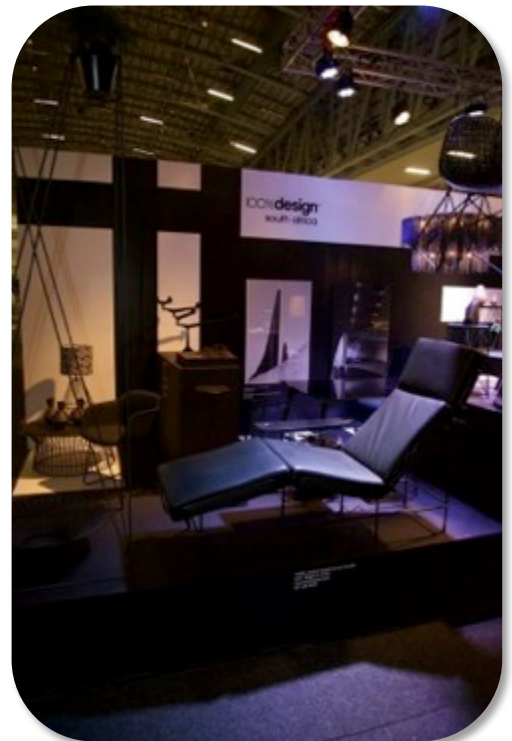

decorex

cape town

100%**design**[®]

Magis Traffic Chaise Longue & Chair One displayed at 100% Design Stand, Decorex, Cape Town, 2015